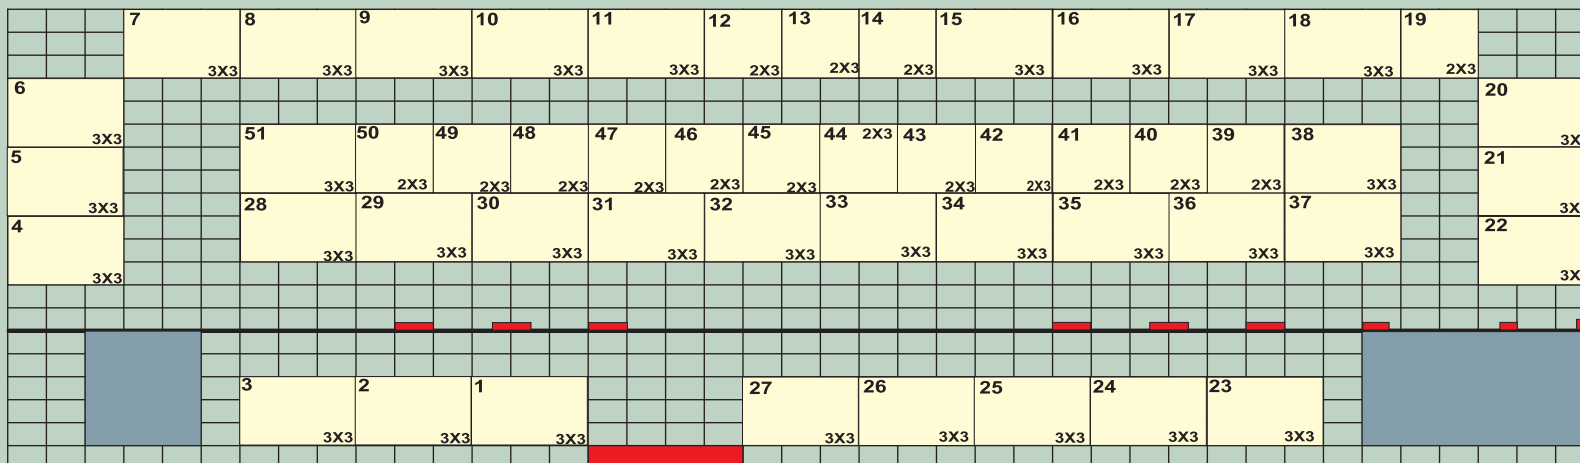

↑ ↓
ENTRY / EXIT

INSIDE AC HALL 1 (TSAVO HALL)

INSIDE AC HALL 2 (ABERDARE & LENANA HALL)

CONCURRENT EVENT

INTERNATIONAL EXHIBITION & CONFERENCE

**GRAINTECH
AFRICA
PAVILION**